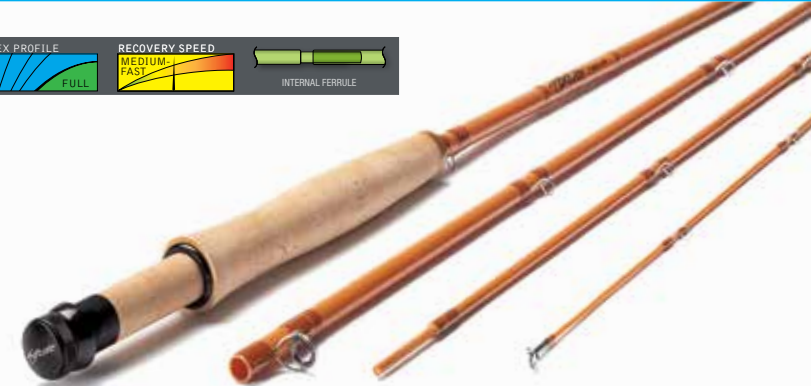

F2

* = NEW FOR 2015

- S2 GLASS
- MADE IN USA