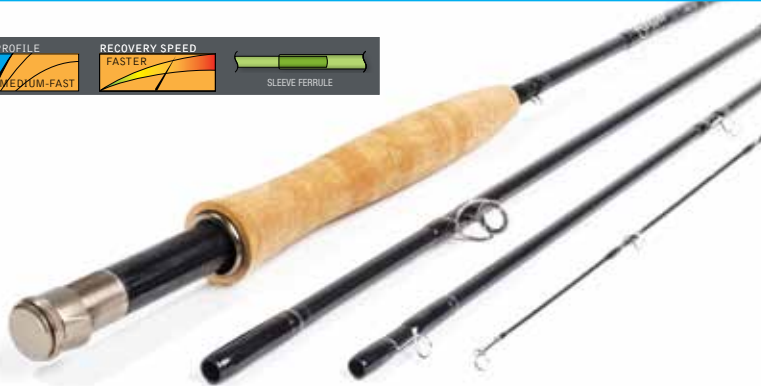

A4

- MULTI MODULUS
- NATURAL FINISH
- MADE IN USA