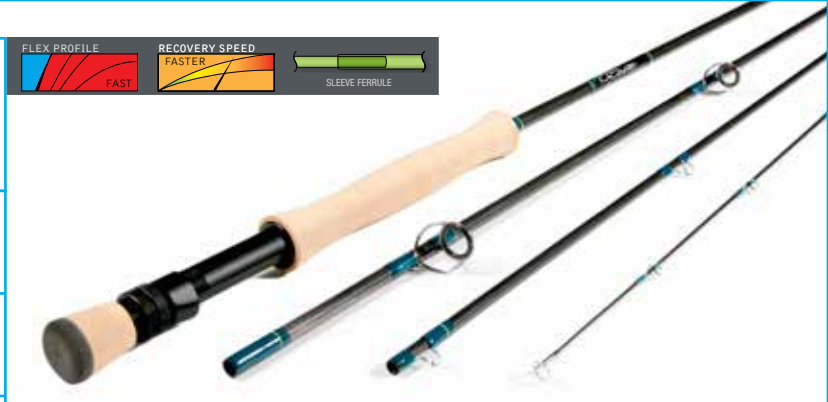

**Tidal**  
ALL NEW FOR 2015

- X-CORE
- MULTI MODULUS
- NATURAL FINISH
- MADE IN USA

model	line	length	grip	price
<b>4 PIECE RODS</b>				
T907/4	7	9' 0"	c	\$475
T908/4	8	9' 0"	c	475
T909/4	9	9' 0"	c	475
T9010/4	10	9' 0"	c	475
T9012/4	12	9' 0"	c	475