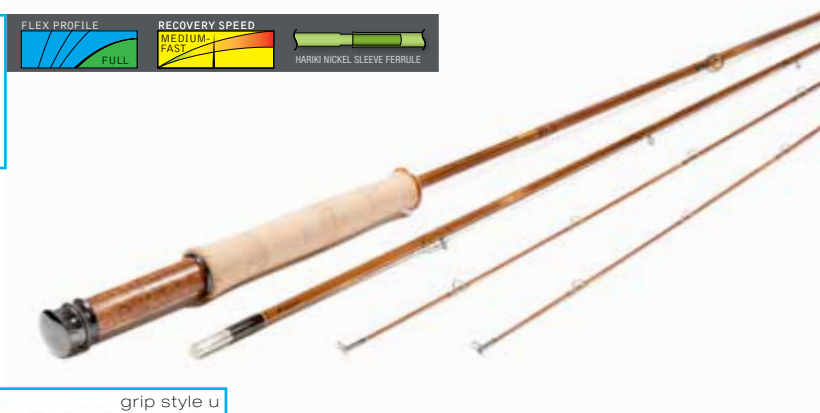

SC

ALL NEW FOR 2015

grip style u

model	line	length	grip	price
3 PIECE RODS				
SC723/3	3	7' 2"	u	$3250
SC724/3	4	7' 2"	u	3250
SC774/3	4	7' 7"	u	3250