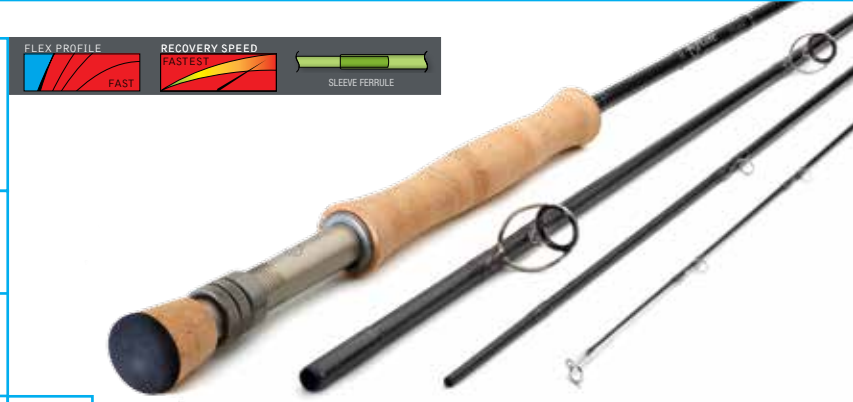

model	line	length	grip	price
4 PIECE RODS				
T907/4	7	9' 0"	c	$475
T908/4	8	9' 0"	c	475
T909/4	9	9' 0"	c	475
T9010/4	10	9' 0"	c	475
T9012/4	12	9' 0"	c	475

S4s

- X-CORE
- MIL-SPEC III
- ARC
- MULTI MODULUS
- TITANIUM
- NATURAL FINISH
- MADE IN USA